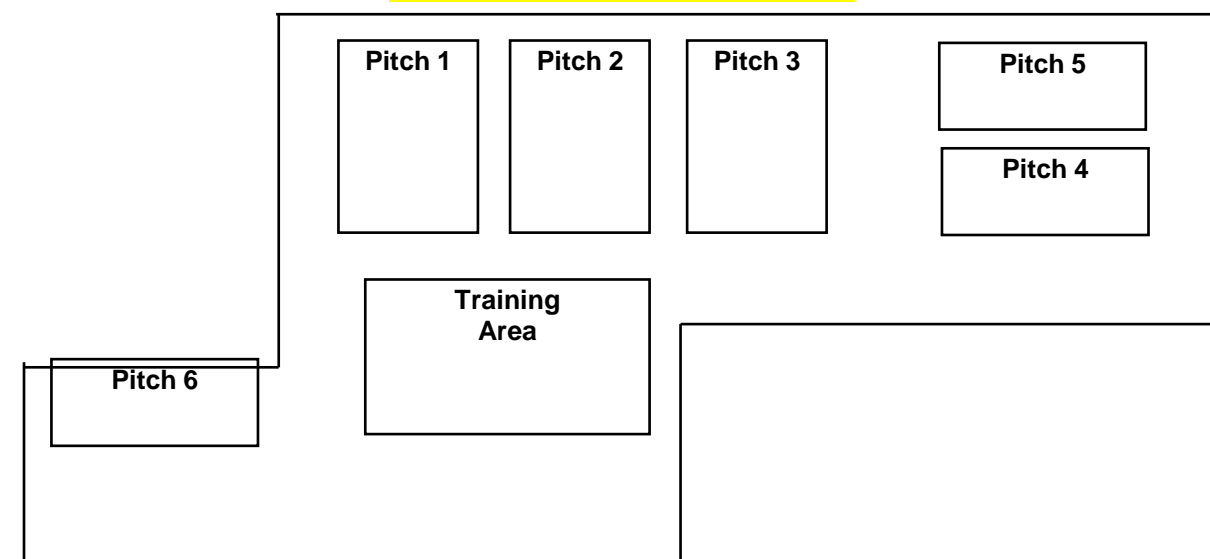

graham.keable@ntlworld.com

PITCH 1 Senior (11-a-side)

Date/KO	10.00am	10.30am	12.00pm	13.00pm	14.00pm
SAT 5-Apr-08					
SUN 6-Apr-08		Mens v Wisley LC(Les)	U18v Tedding (Mark)		
SAT 12-Apr-08					Men v U surrey (Mark)
SUN 13-Apr-08		Mens v Wisley LC(Les)		u17vstains (jason)	
SAT 19-Apr-08					
SUN 20-Apr-08	Mens v ????? (Les)		U18 v ??? (mark)		
SAT 26-Apr-08					Menv Lightwater (Mark)
SUN 27-Apr-08	U17(2) vByfleet (Malcolm)				
SAT 3-May-08					MenvHambledon (Mark)
SUN 4-May-08	U17(2) vBurpham (Malcolm)				

PITCH 2 (11-a-side)

Date/KO	10.00am	11.30am	12.00am	13.00pm	14.00pm
SAT 5-Apr-08					mens v ???
SUN 6-Apr-08	U17(2) vBurpham (Malcolm)		U16 v Farncomb (Rory)		
SAT 12-Apr-08					
SUN 13-Apr-08	U17(2) v Stains (Malcolm)				
SAT 19-Apr-08					
SUN 20-Apr-08	U13C v Yately (Neil)	U13B v Molesey (Lisa)		u-17vteddington (jason)	
SAT 26-Apr-08	U13 c v Burpham (neil)				Men's v ?????
SUN 27-Apr-08	U15 v Rowledge (wayne)	U13B v ????? (Lisa)		u13av ??? (duncan)	
SAT 3-May-08					
SUN 4-May-08	U15 v ??? (Wayne)				

6 May Men v AFC Boune (Mark)

PITCH 3 (11-a-side)

Date/KO	10.00am	11.30am	13.00pm	13.30pm	14.00pm
SAT 5-Apr-08					
SUN 6-Apr-08	U15 v Haslemere (wayne)	U16G v Hurley (Chris)			
SAT 12-Apr-08					
SUN 13-Apr-08	U12A v ??? (Lucio)				
SAT 19-Apr-08					
SUN 20-Apr-08	U15 v ????? (wayne)	U11B v Burpham (pete)			
SAT 26-Apr-08	U11B v Walton (pete)				
SUN 27-Apr-08	U13C v Onslow (neil)	U12A v ??? (Lucio)			
SAT 3-May-08					
SUN 4-May-08	U12A v ??? (Lucio)	U11B v Elm Grove (Pete)			

* pitch 3 at 6.30 on 2May for Lucio